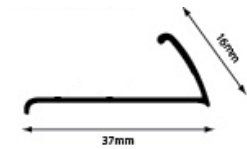

MANSFIELD ONLY CLEARANCE - TRIMS

Domestic Sparkled Naplock

Colour	Code	Length	Lm/ CTN	Available
Gold	MX104MG	2.5m	50	25 CTNS
Price: \$104.86/ CTN		(\$2.10/ Lm)		

Domestic Sparkled Pinless Contoured

Colour	Code	Length	Lm/ CTN	Available
Silver	MX106MS	2.5m	50	5 CTNS
Bronze	MX106MB	2.5m	50	5 CTNS
Champagne	MX106MC	2.5m	50	10 CTNS
Price: \$104.86/ CTN		(\$2.10/ Lm)		