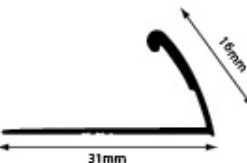

Domestic Sparkled Pinless

Colour	Code	Length	Lm/ CTN	Available
Silver	MX109MS	2.5m	50	2 CTNS
Gold	MX109MG	2.5m	50	5 CTNS
Bronze	MX109MB	2.5m	50	5 CTNS
Pewter	MX109MP	2.5m	50	5 CTNS
Champagne	MX109MC	2.5m	50	10 CTNS
Price: $71.60/ CTN		($1.43/ Lm)