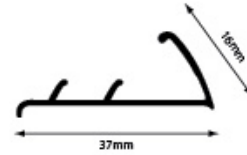

MANSFIELD ONLY CLEARANCE - TRIMS

Domestic Sparkled Naplock

Colour	Code	Length	Lm/ CTN	Available
Gold	MX104MG	2.5m	50	25 CTNS
Price: \$104.86/ CTN		(\$2.10/ Lm)		

Domestic Sparkled Pinless Contoured

Colour	Code	Length	Lm/ CTN	Available
Silver	MX106MS	2.5m	50	5 CTNS
Bronze	MX106MB	2.5m	50	5 CTNS
Champagne	MX106MC	2.5m	50	10 CTNS
Price: \$104.86/ CTN		(\$2.10/ Lm)		