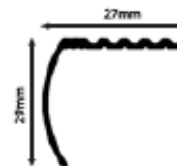

Carpet Trim

Colour	Code	Length	Lm/ CTN	Available
Gold	MX102MG	2.5m	50	5 CTNS

Price: \$82.45/ CTN (\$1.65/ Lm)

Carpet to Carpet Coverstrip

Colour	Code	Length	Lm/ CTN	Available
Silver	MX110MS	2.5m	50	5 CTNS
Gold	MX110MG	2.5m	50	5 CTNS
Bronze	MX110MB	2.5m	50	5 CTNS
Pewter	MX110MP	2.5m	50	5 CTNS
Champagne	MX110MC	2.5m	50	10 CTNS

Price: \$79.12/ CTN (\$1.58/ Lm)

Hammered Stair Nosing

Colour	Code	Length	Lm/ CTN	Available
Gold (Mat)	MX50G	2.5m	50	5 CTNS
Bronze (Mat)	MX50B	2.5m	50	5 CTNS

Price: \$176.54/ CTN (\$3.53/ Lm)

Sawtooth Bullnosing