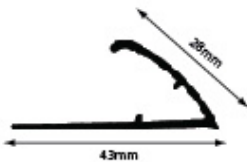

Commercial Sparkled Pinless

Colour	Code	Length	Lm/ CTN	Available
Gold	MX18MG	2.5m	50	2 CTNS
Bronze	MX18MB	2.5m	50	3 CTNS
Pewter	MX18MP	2.5m	50	5 CTNS
Champagne	MX18MC	2.5m	50	10 CTNS
Price: $116.87/ CTN		($3.19/ Lm)