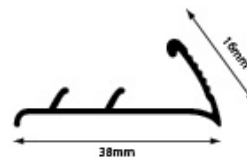

Domestic Fluted Pinned Naplock

Colour	Code	Length	Lm/ CTN	Available
Gold	MX107MG	2.5m	50	10 CTNS
Price: $108.45/ CTN		($2.17/ Lm)