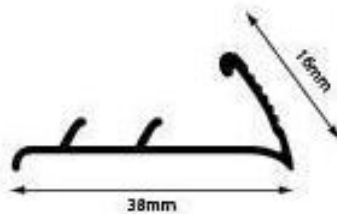

DOMESTIC FLUTED PINNED NAPLOCK CLEARANCE

(NSW ONLY)

Colour	Code	Length	Lm/ CTN	Available
Silver	MX107MS	2.5m	50	20 CTNS
Bronze	MX107MB	2.5m	50	15 CTNS
Pewter	MX107MP	2.5m	50	27 CTNS
Champagne	MX107MC	2.5m	50	87 CTNS

Price

$100.48/ CTN + GST ($2.01/ Lm)